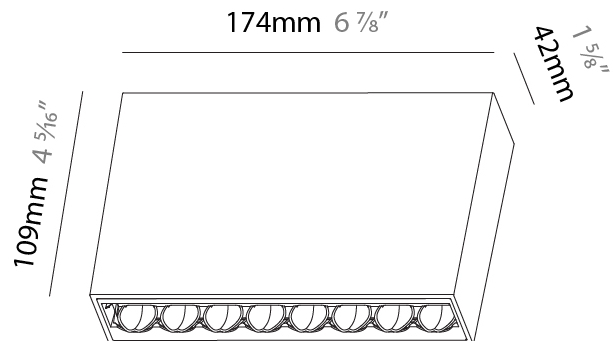

GENERAL

Series: Magiq Hollow Wallwash
Subseries: Magiq Hollow Wallwash
Brand: Prolicht
Division: Architectural
Mounting Type: Surface
Mounting Location: Ceiling
Subcategory: Wallwash

PHYSICAL

Shape: Rectangle
Length (mm): 174
Length (in): 6 ⁷/₈
Width (mm): 42
Width (in): 1 ⁵/₈
Height (mm): 109
Height (in): 4 ⁵/₁₆
Light Distribution: Direct
Fixture Finish: SSR / BKV / CWI / CRY / HAB / UFT / ITA / RUA / FTG / MYG / LOD / PUS / FRO / FUP / KIA / POP / BLS / SPG / MEY / GOH / GUM / CHC / COM / ABZ / JAG / OBR / MOS / ROR
Holder Finish: WHI / BLK
Fixture Material: Aluminum Die Cast

ELECTRICAL

Lamp Type: LED (Zhaga Standard)
Input Wattage (W): 19
Total Output Wattage (W): 17.3
Dimming: Tri-Mode (Non-Dimming and Phase Dimming (120Vac only) and 0-10V Dimming)
Driver Included: Yes
Driver Location: Integrated
Driver Type: Constant Current - Universal
Driver Class: Class 1
Input Voltage (V): 120 - 277
Constant Current (mA): 700mA

LED

Number of LEDs: 4
Color Temperature (°K): 2700 / 3000 / 3500 / 4000
Max. Delivered Lumen (lm): 1270 / 1270 / 1513 / 1544
Nominal Lumen (lm): 1492 / 1492 / 1778 / 1814
CRI: >90 CRI
Efficiency (%): 80
Lamp Life (hrs): 50000

OPTICAL

Adjustability: Fixed

RATINGS AND CERTIFICATIONS

Certified By: Certified for North American Standards
IP rating: IP20