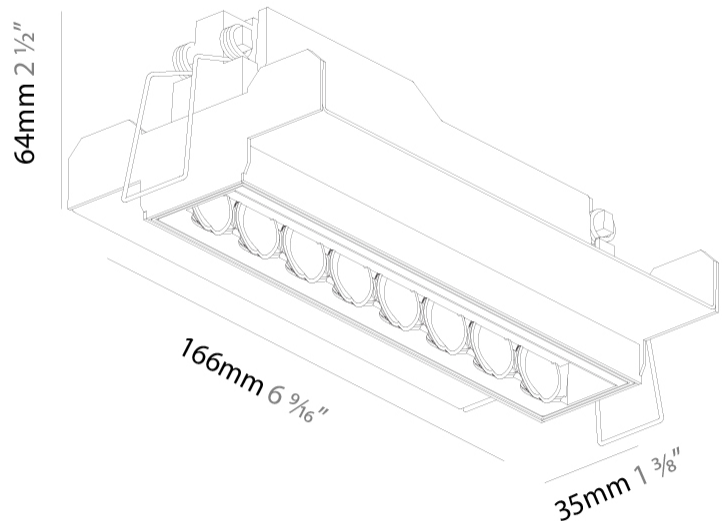

GENERAL

Series: Magiq Hollow Wallwash
 Brand: Prolicht
 Division: Architectural
 Mounting Type: Trimless
 Mounting Location: Ceiling
 Subcategory: Wallwash

PHYSICAL

Shape: Rectangle
 Length (mm): 166
 Length (in): 6 ⁹/₁₆
 Width (mm): 35
 Width (in): 1 ³/₈
 Height (mm): 64
 Height (in): 2 ¹/₂
 Ceiling Thickness (mm): 12.5
 Ceiling Thickness (in): 1/2
 Min. Recessing Depth (mm): 100
 Min. Recessing Depth (in): 3 ¹⁵/₁₆
 Light Distribution: Asymmetric
 Weight (kg): 0.525
 Weight (lbs): 1.16
 Holder Finish: WHI / BLK
 Fixture Material: Aluminum Die Cast
 Cut-out Measurements: 173mm / 6 13/16" x 42mm / 1 5/8"

OPTICAL

Upon Request: Special Beam Angles

RATINGS AND CERTIFICATIONS

Certified By: CSA Certified to UL and CSA Standards
 IP rating: IP20

100mm
3 15/16"

12 1/2 mm
1/2"

173mm x 42mm
6 13/16" x 1 5/8"

MAGIQ HOLLOW WALLWASH TRIMLESS